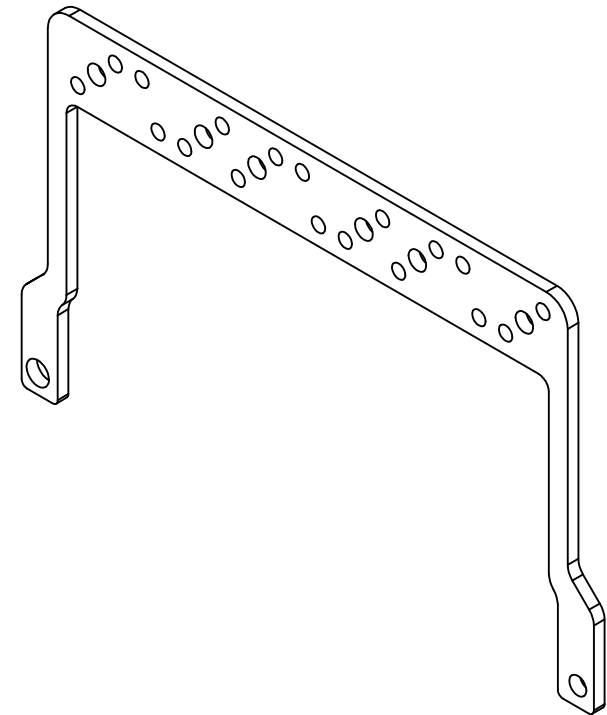

1

2

3

Dimensions
in mm

Simplified representation with dimensions without tolerance

Original Size A4

CR 06 STA

Date 06/12/23

Shield earthing anchorages, high construction, for shielded cables,

Sign. G. Renna

to be mounted in "104.27" size enclosures and 6-slots-size MIXO frames

Scale
1:1

1

2

3