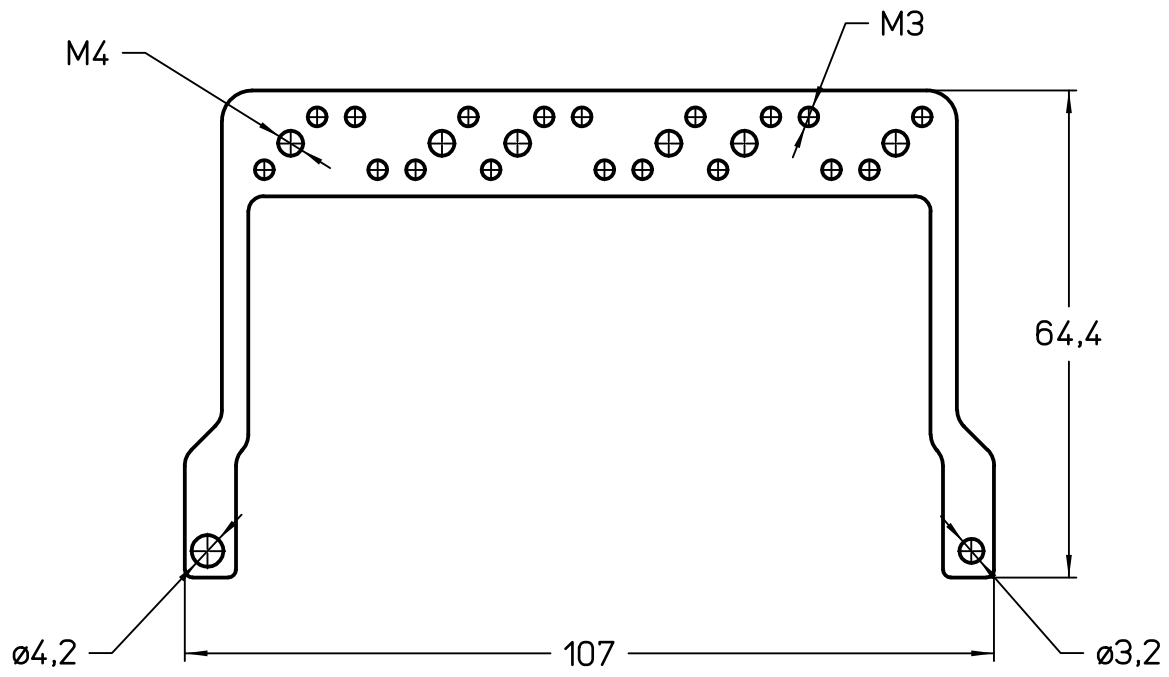

1

2

3

Dimensions
in mm

Simplified representation with dimensions without tolerance

Original Size A4

CR 06 STA

Date 06/12/23

Shield earthing anchorages, high construction, for shielded cables,

Sign. G. Renna

to be mounted in "104.27" size enclosures and 6-slots-size MIXO frames

Scale
1:1

1

2

3